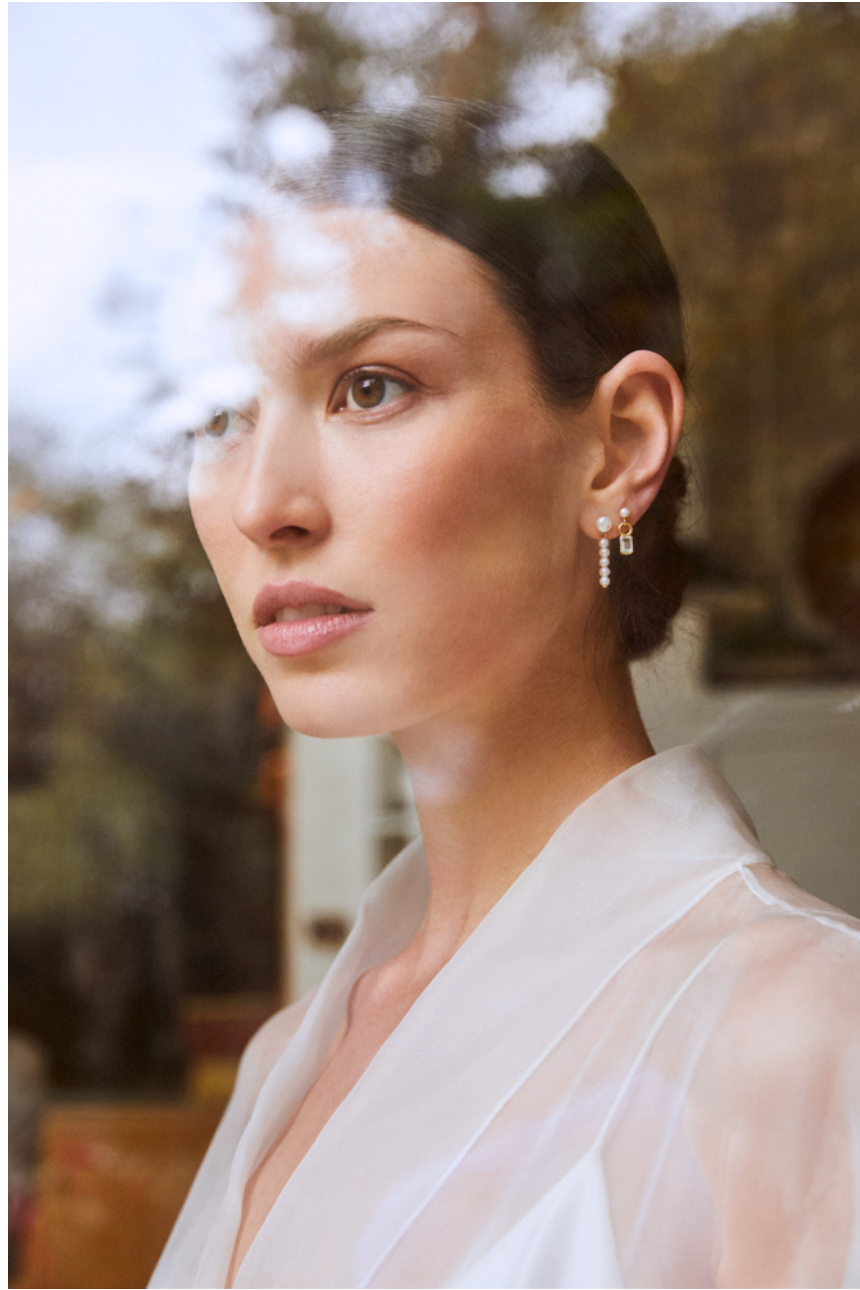

A COLLECTION  
OF  
PHOTOGRAPHS  
BY

JOSH SHINNER

COMMERCIAL FOLIO

THE KIND OF LIGHT WE GET UP EARLY FOR...

TOBY

THE WONDERFUL ILVIE

< DANIELLE >

THE LOVELY, SMILEY BLISS

PINK IN THE PARK

POPPY

PEARLS + BAG (ON A NICE CHAIR)

LOTS OF SNOW. NOT MUCH OXYGEN.

IRELAND

~ HAIR ~

BOOTS

HANDBAG + ~~the~~ CROQUET

RINGS

HAT IN A BUSH

ETHAN WAS RUBBISH AT HIDE + SEEK ...

POST LUNCH SIT DOWN...

~ LORNA ~

WWW.JOSHSHINNER.COM